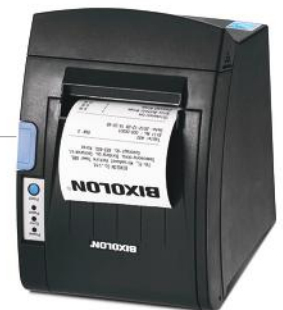

User-friendly Design

- Anti-jam guide
- Stand-alone or Space-saving wall-mount use
- 2" or 3" paper choice