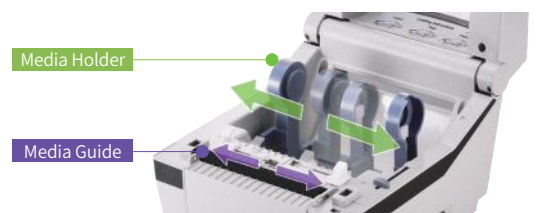

SRP-E770III

4 inch Direct Thermal

Logistics

Ticketing

Stadium
& Arenas

Warehousing

Healthcare

Retail

Economic and Compact

Basic Functions

- Printing speed up to 5 ips (127 mm/s)
- Fast data processing speed for various types of label
- The SRP-E770III is fully compatible with market-leading programming languages; SLCS, BPL-Z™, BPL-E™
- Smart switch programming language without setting the mode

User-Friendly Design

- Interface options:
  1. SRP-E770III DUS : USB and Serial with Peeler
  2. SRP-E770III DUE : USB and Ethernet with Peeler
- Compatible with label design software; BIXOLON's Label Artist™, Seagull's BarTender® and BarTender® UltraLite for BIXOLON

- Easy media loading with adjustable media width guide and folder
- Peeler as standard
- Various mode set ups via button confirmed by visual LED