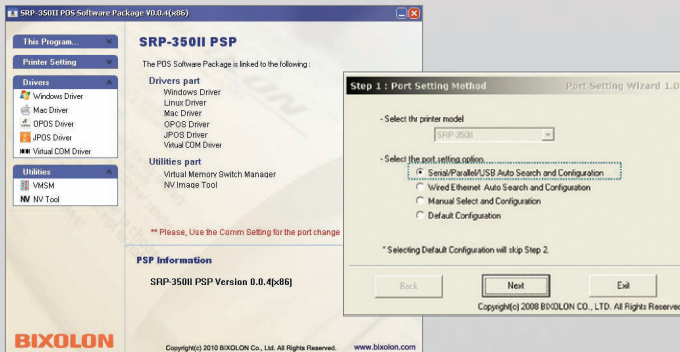

### High-speed USB 2.0 Support

BIXOLON SRP-350II using USB 2.0 with a High Speed of 480Mbps.

Choose Serial/Parallel/Ethernet/USB Interface card for your business convenience.

USB 2.0

### SRP-350II PSP(POS Software Package) Launcher Available

POS Software Package has many valuable and convenient functions. Intelligent Interface Auto-installer, Reverse Printing(Rotation), Barcode Setting, Margin Crop (Paper saving function), Text & Image Macro, NV Image management all available.